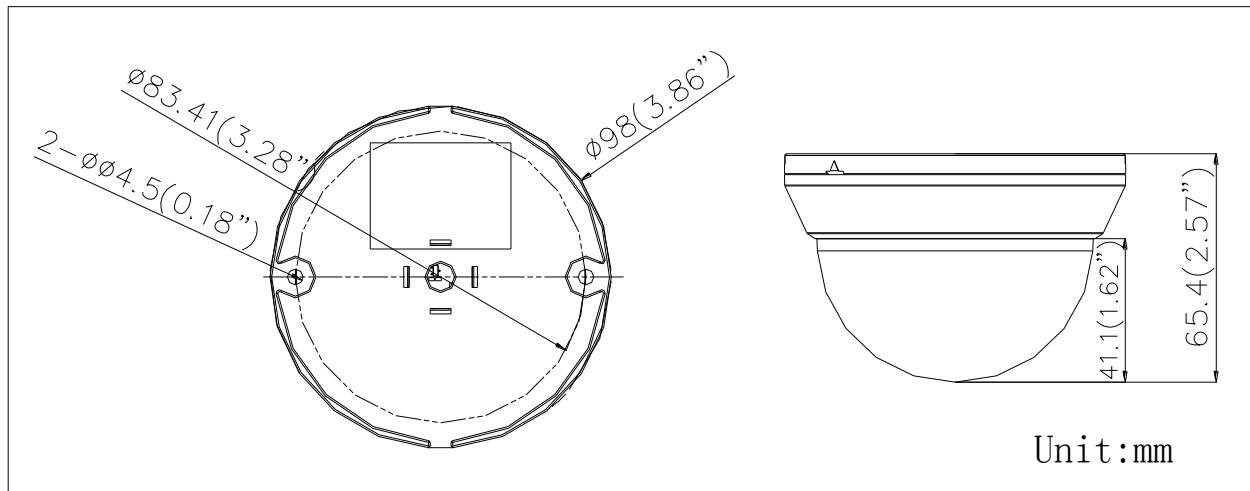

Dimensions