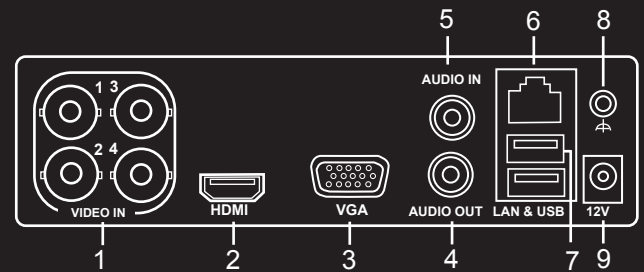

Physical Interfaces

Main Features

- Connectable to HD-TVI, AHD and analog cameras.
- Connectable to the Coaxitron camera/dome with long transmission distance.
- Simultaneous HDMI and VGA outputs at up to 1080p resolution.
- New GUI and support starting record with one key.
- Instant playback for assigned camera during multi-channel live view mode.
- 4/8/16-ch synchronius playback 720p resolution; and reverse playback for multi camera.
- Smart playback to go through less effective information.
- Manual video quality diagnostics.
- Customization of tags, searching and playing back by tags.
- Locking and unlocking record files.
- Support HDD quota and group management, different capacity can be assigned to different cameras under quota mode.
- Provide 1 SATA interfaces for HDD with up to 6TB capacity.
- Up to 1 self-adaptive 10M/100M/1000M network interface.
- Support epcom® DDNS (Dynamic Domain Name System);
- Network detection function.

NOTE: The rear panel of S04TURBOX, S08TURBOX, S16TURBOX provides 4/8/16 video input interfaces.

Index	Name
1	VIDEO IN
2	HDMI Interface
3	VGA Interface
4	AUDIO OUT, RCA Connector
5	AUDIO IN, RCA Connector
6	LAN Network Interface
7	USB Ports
8	GND
9	12VDC Power Input